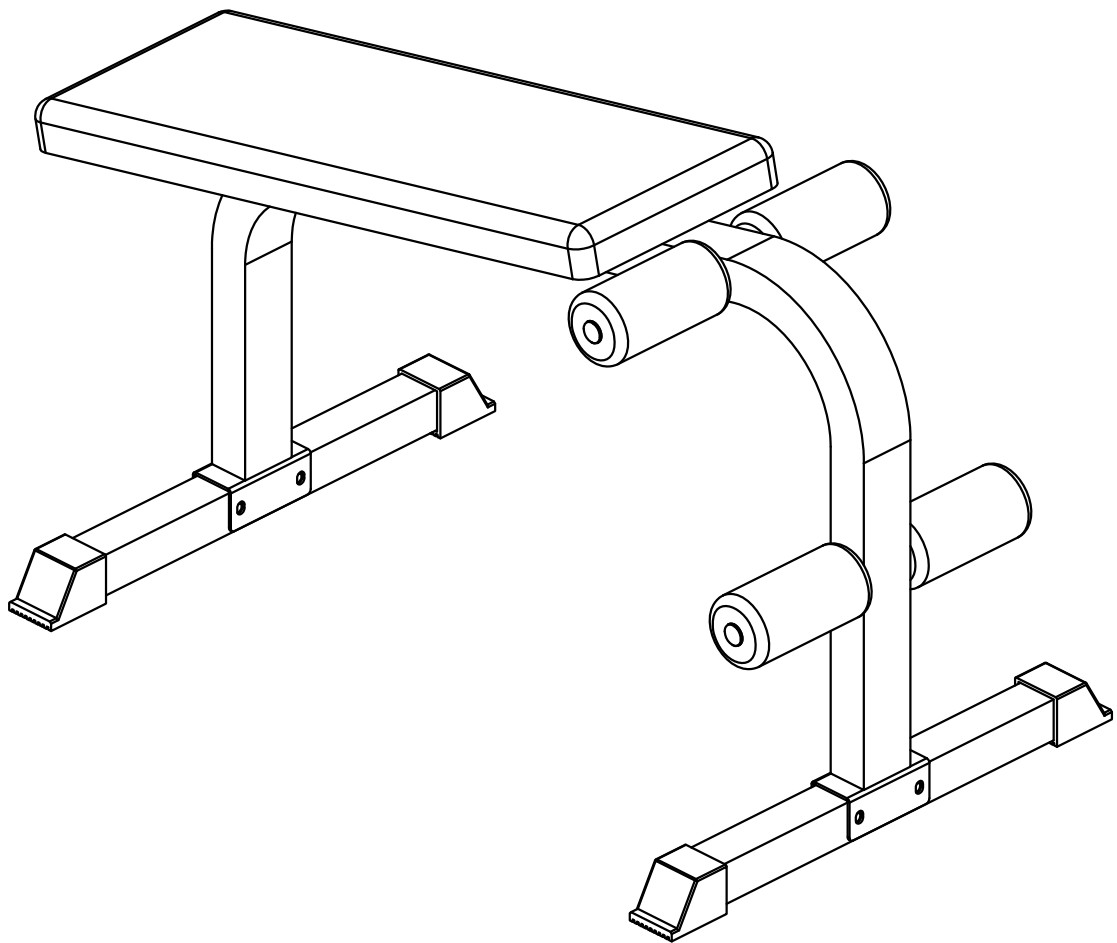

# GORILLA SPORTS

Robust Sit-Up Bench (10000771)

# GORILLA SPORTS

Bolt M8\*60

2x

Bolt M10\*70

4x

Foam

4x

Washer  $\varnothing 10$