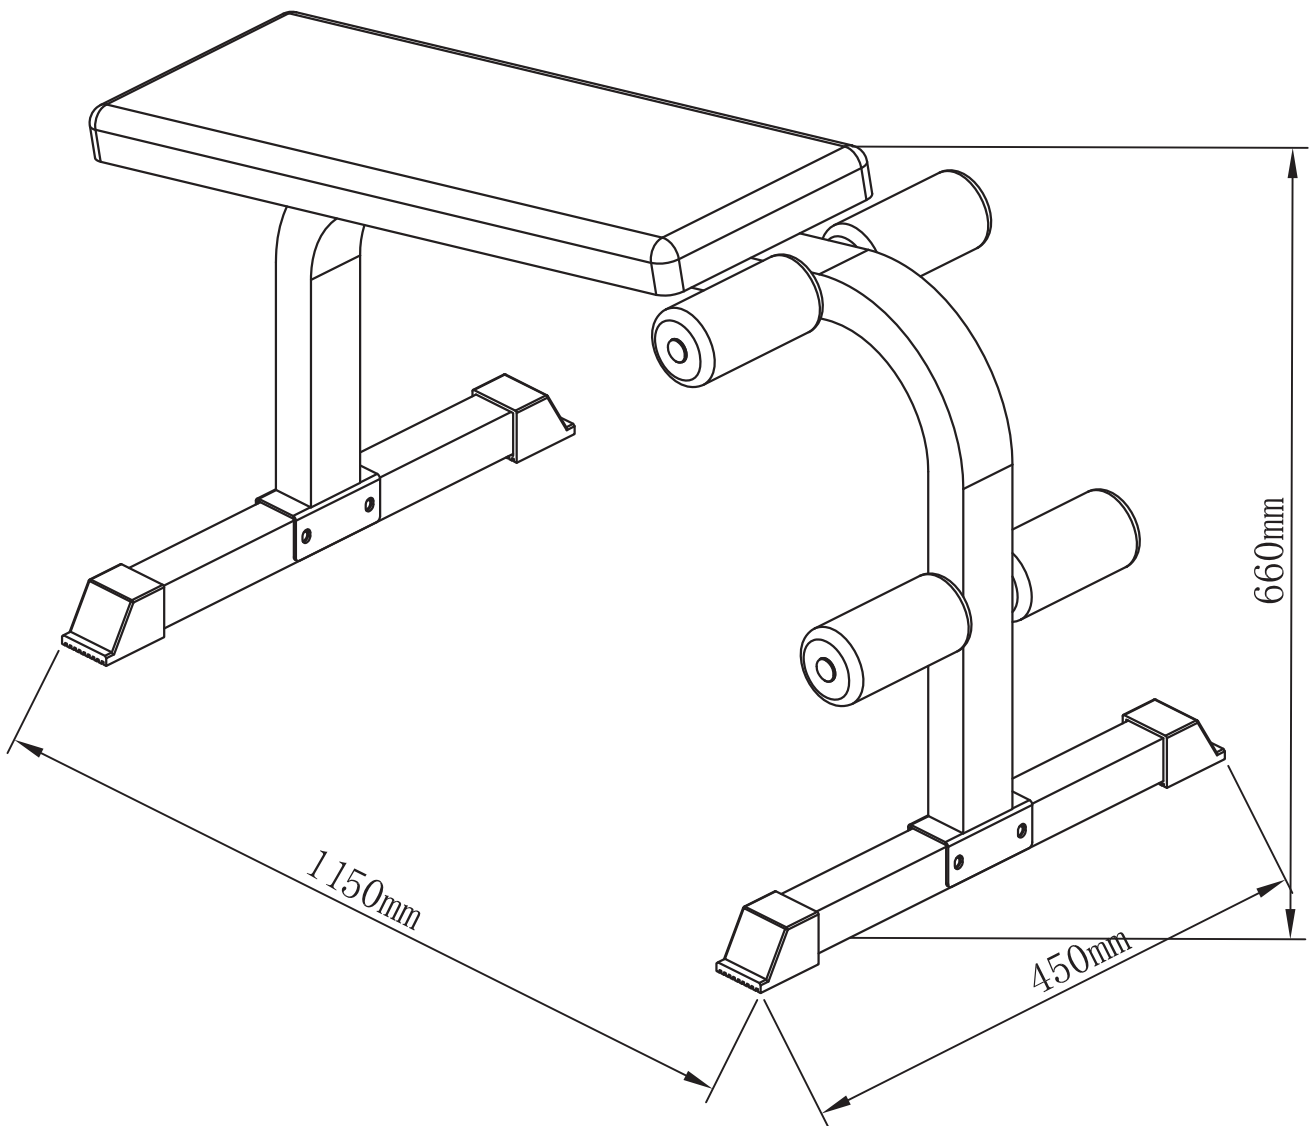

# GORILLA SPORTS

Maximum load 150KG